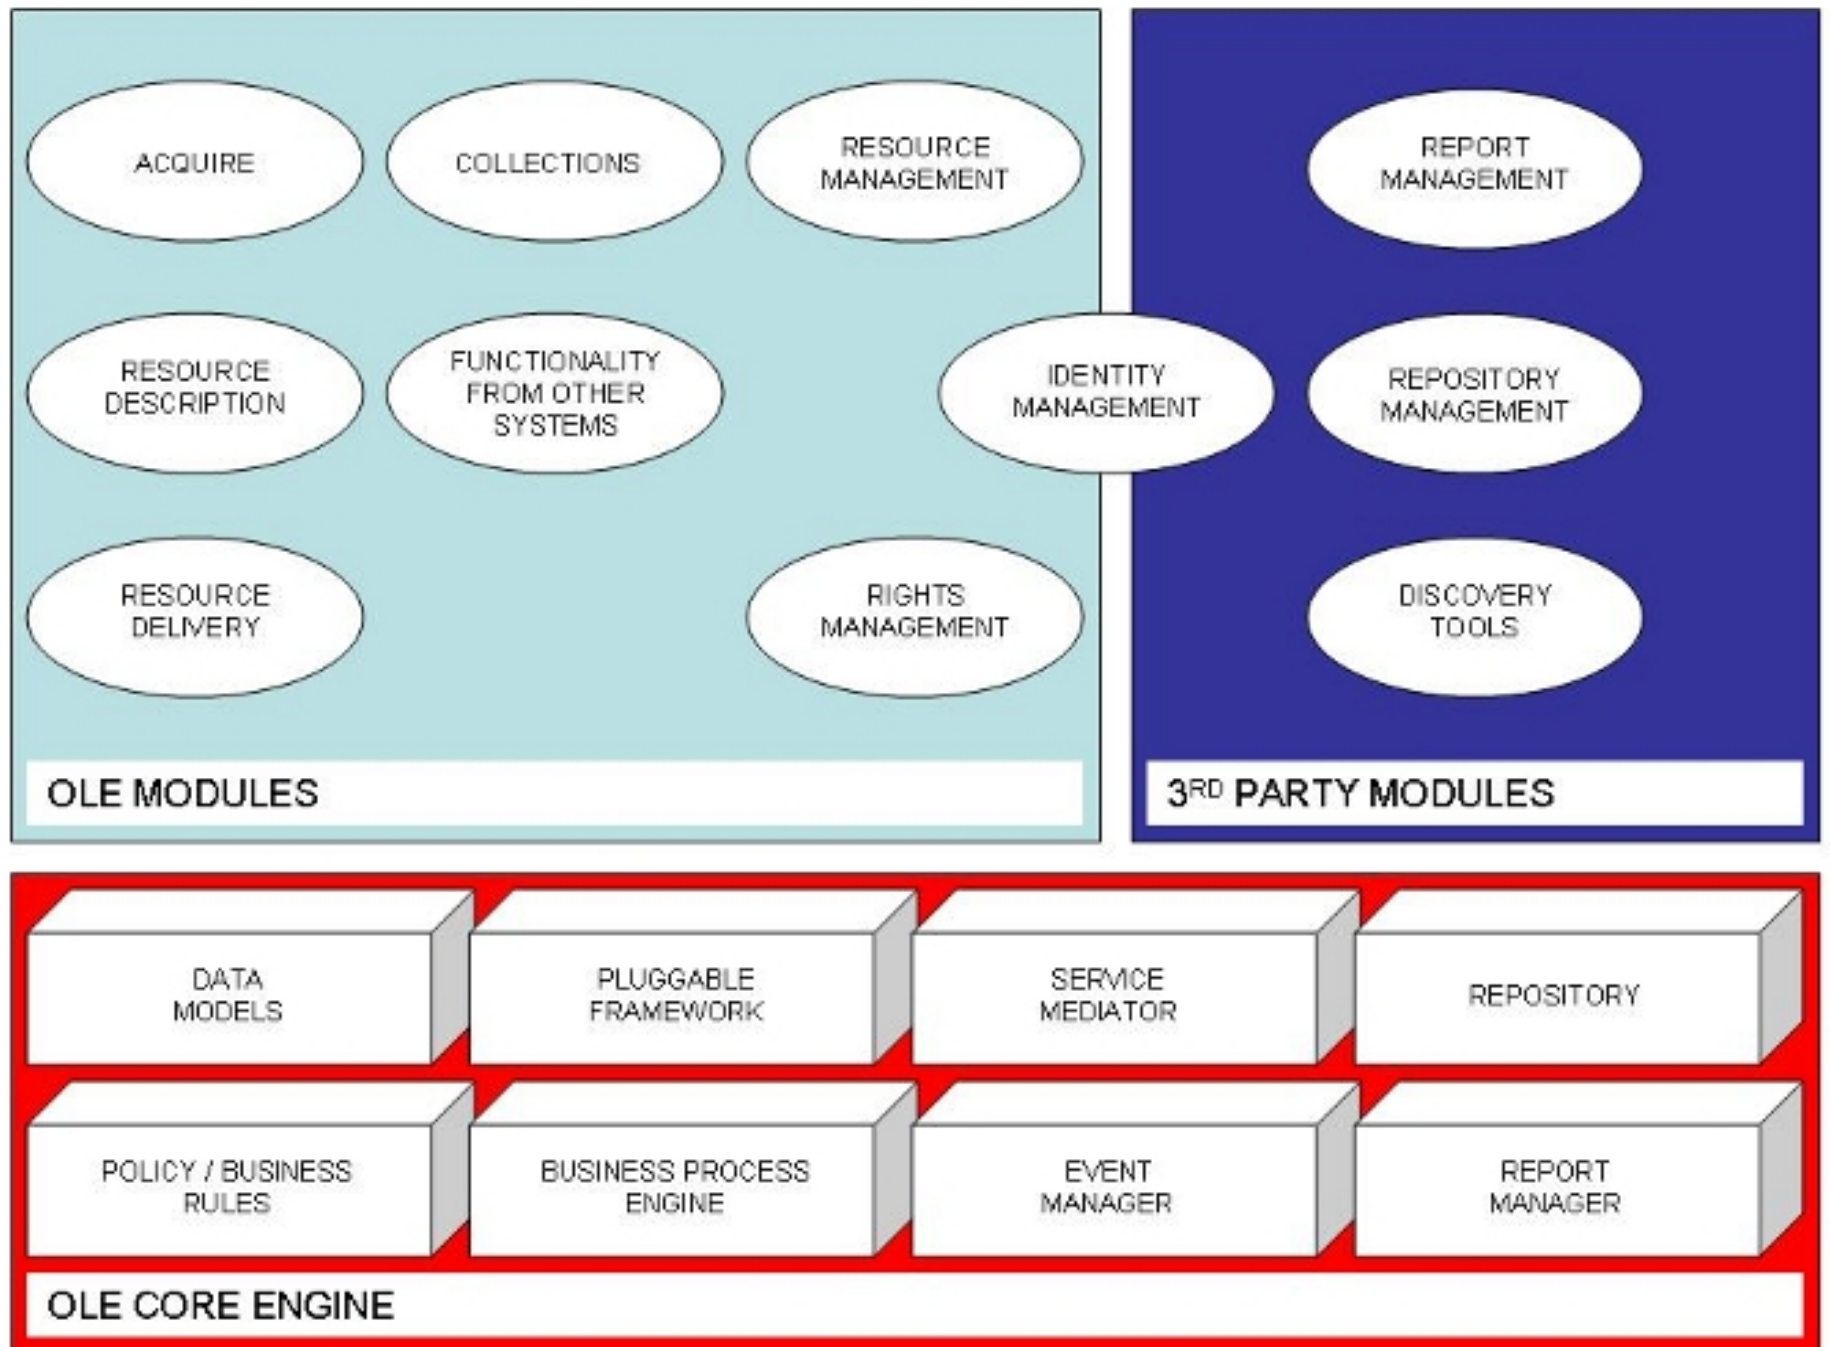

# OLE Project Timeline

<http://oleproject.org/overview/project-timeline/>

# OLE Project Timeline

[http://oleproject.org/  
overview/project-timeline/](http://oleproject.org/overview/project-timeline/)

OLE Project team to  
develop draft document  
of Open Library  
Environment requirements

Publish draft version  
of design document  
for community input

Publish final  
design document